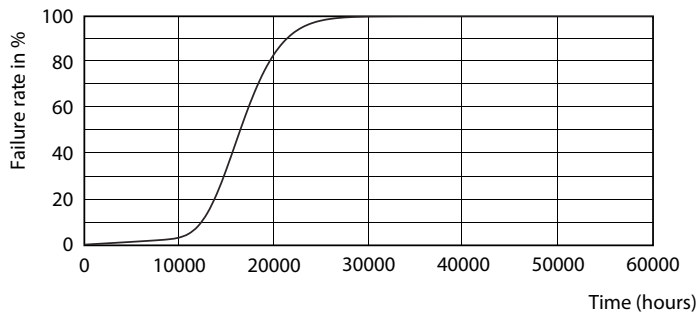

Okres eksploatacji

Life Expectancy Diagram - CorePro LEDbulb ND 13-100W A60 E27 830